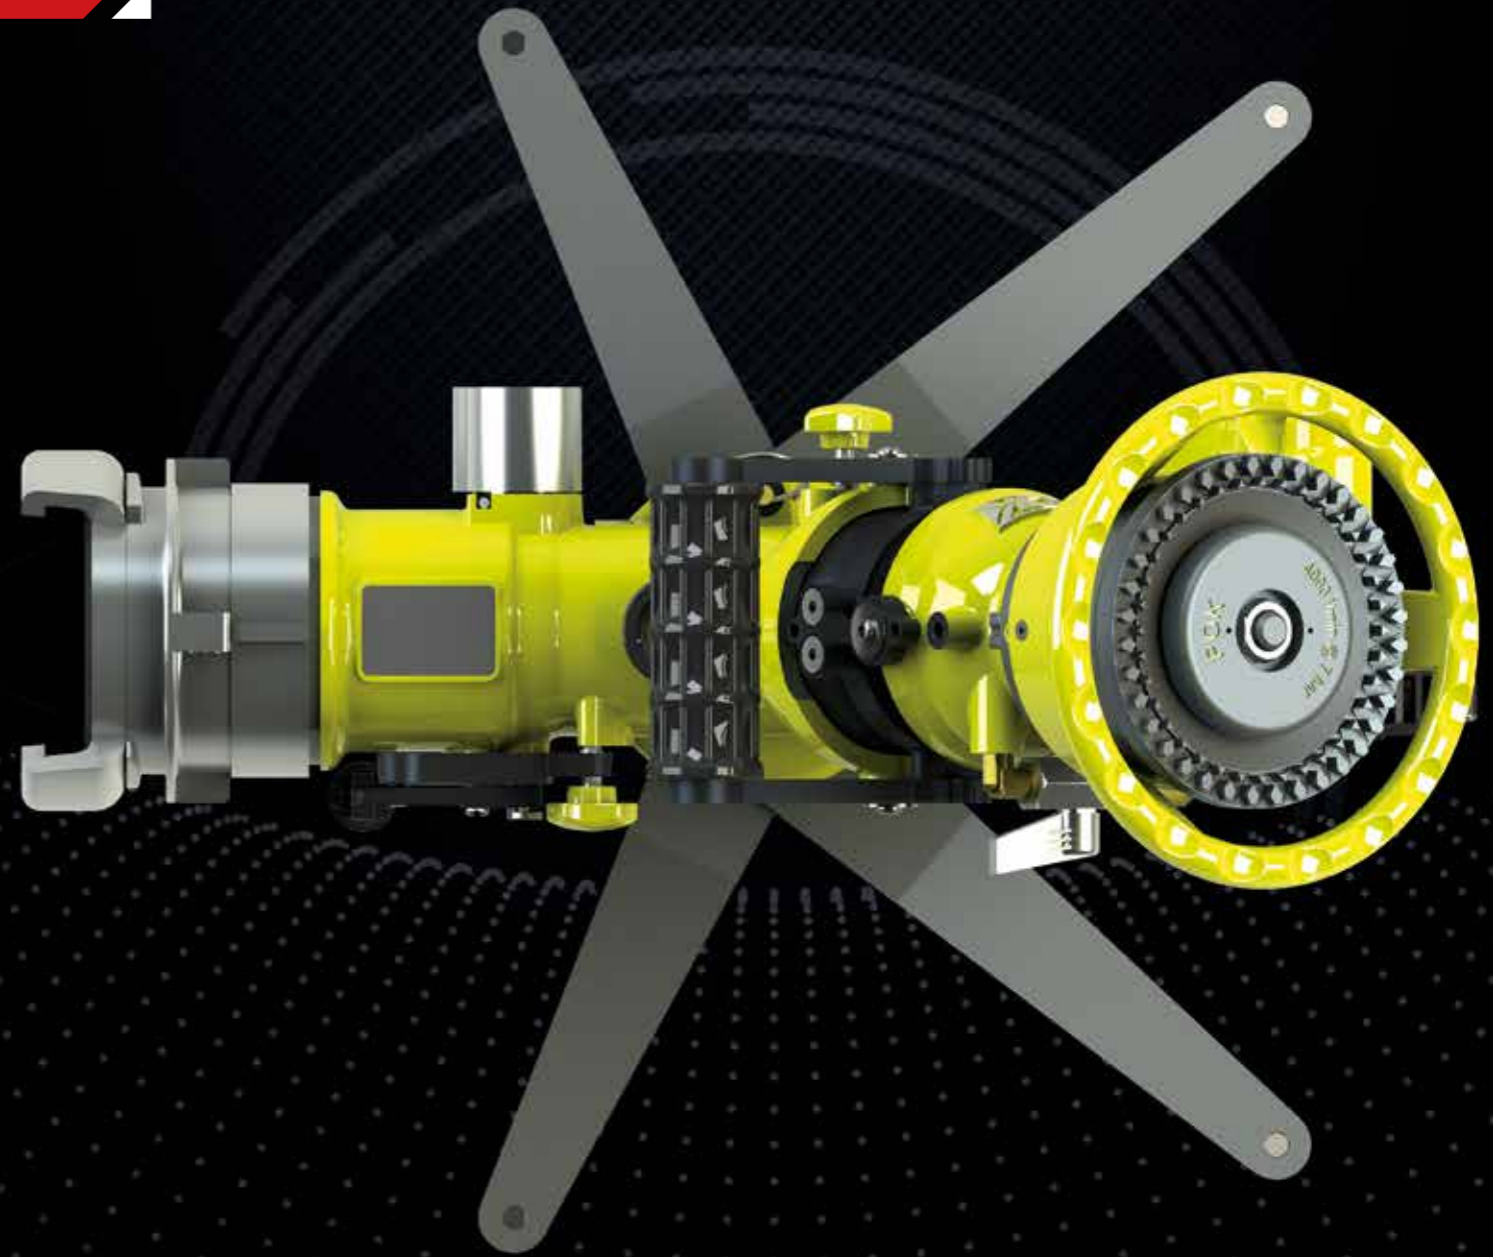

手动消防炮 MANUAL MONITORS

充满激情的创造者 / WE CREATE WITH PASSION