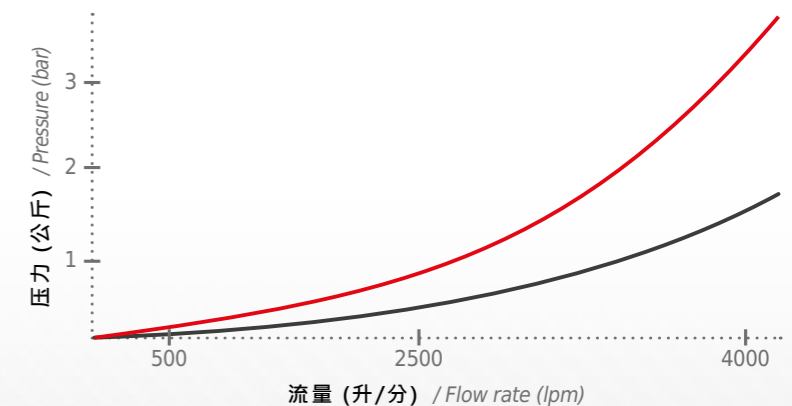

MONTMIRAIL
移动式消防炮
PORTABLE MONITORS

流量自动调节炮头 2000 升/分。
重量低于 10Kg, 流量可达到 4000 升/分,
安全防颠覆, 自摆。
Diffuser with autoregulated flow rate 2000 lpm.
Less than 10kg, up to 4000 lpm, safety anti-lifting,
automatic sweeping.

- 入水口 : 外螺纹 2"1/2 BSP / Inlet: male 2"1/2 BSP
- 水路直径 $\varnothing$: 80 mm / $\varnothing$ waterway: 80 mm
- 最大工作压力 : PN16 / Nominal pressure: PN16
- 材料 : 铝合金 / Material: aluminium alloy
- 表面处理 : 聚酯涂层和硬质阳极氧化
- 开关类型 : 球阀 / Valve type: ball-valve
- 开关 : 通过操作杆 / Operation: by lever
- 水平旋转角度 : -22,5° 到 +22,5° / Horizontal movement: from -22,5° to +22,5°
- 通过阀门可调节水平自摆角度。
- Horizontal adjustment of automatic sweeping by valve
- 垂直俯仰角度 : +25° 到 +85° / Vertical movement: from +25° to +85°
- 垂直俯仰角度调节方式 : 手柄 / Vertical adjustment: by handle
- 安全系统 : 防侧滑, 防水锤, 防颠覆, 支架锁定, 安全带, 开关阀
- Safety: anti-sliding, anti-knocking, anti-lifting, locking of the legs, anchoring strap, shutoff
- 搬运手柄 : 是 / Carrying handle: YES
- 折叠支架 : 是 / Foldable legs: YES
- 选配 : 入水口接口, 出水口设备, 入水口集水器
- Options: Inlet coupling, outlet equipment, inlet siamese