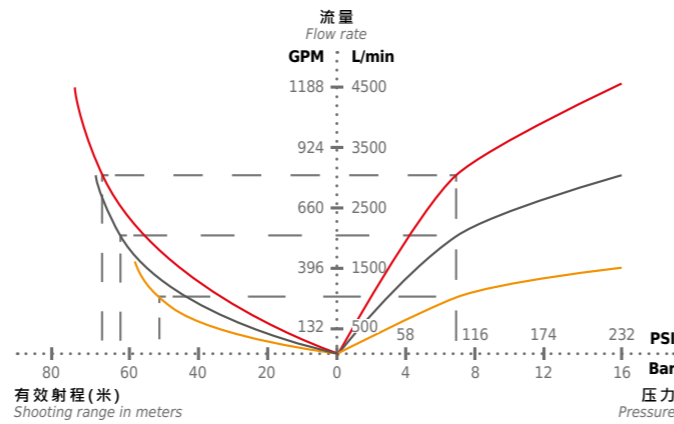

炮头

DIFFUSERS

直流, 开花 和喷雾三种喷射模式。硬质阳极氧化铝合金或不锈钢材质。通过转动炮头射流调节圈调节射流状态。
Straight stream, attack spray and wide angle spray. In anodised aluminium or stainless steel. Stream selection by head ring.

固定流量炮头 DIFFUSERS WITH FIXED FLOW RATE

流量可调节炮头 DIFFUSERS WITH SELECTABLE FLOW RATE

自动调压炮头 DIFFUSERS WITH AUTOREGULATION

不锈钢炮头 DIFFUSERS IN STAINLESS STEEL

档位调节炮头
DIFFUSER SETTED
ON POSITION:

- 1000 L/min
- 2000 L/min
- 3000 L/min

接口

COUPLINGS

PLA_01079_Flyer CH-EN_手动消防炮_Manuals Monitors

POK CHINA

博克消防装备科技有限公司

地址: 北京市顺义区南彩镇彩达三街一号茂华工场5号厂房2层201室 · POK

电话: 010 64667868

邮箱: info@pokchina.com sales@pokchina.com

www.pokchina.com

手动消防炮 MANUAL MONITORS

充满激情的创造者 / WE CREATE WITH PASSION