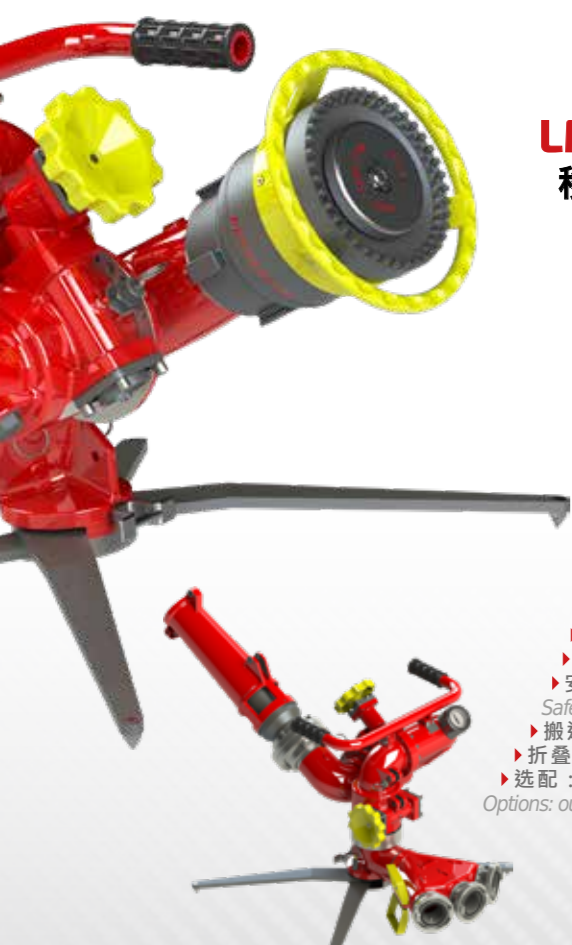

- ▶ 入水口：外螺纹 4" BSP / Inlet: male 4" BSP
- ▶ 水路直径 \varnothing : 80 mm / \varnothing waterway: 80 mm
- ▶ 最大工作压力：PN16 / Nominal pressure: PN16
- ▶ 材料：铝合金 / Material: aluminium alloy
- ▶ 表面处理：聚酯涂层 / Surface treatment: polyester coating
- ▶ 水平旋转角度：-153° 到 +101° / Horizontal movement: from -153° to +101°
- ▶ 水平旋转调整方式：手轮或手柄 / Horizontal adjustment: by handwheel or handle
- ▶ 垂直俯仰角度：+0° 到 +85° / Vertical movement: from +0° to +85°
- ▶ 垂直俯仰角度调节方式：手轮 / Vertical adjustment: by handwheel
- ▶ 安全系统：垂直俯仰角度+30°，设有安全限位销锁止 水平锁止手轮，折叠支架锁止，安全绳
Safety: vertical adjustment lockable at 30° by pin, locking knob for horizontal adjustment, locking of the legs, anchoring strap
- ▶ 搬运手柄：是 / Carrying handle: YES
- ▶ 折叠支架：是 / Foldable legs: YES
- ▶ 选配：出水口设备，入水口接口，存储托盘
Options: outlet equipment, inlet couplings, storage bracket